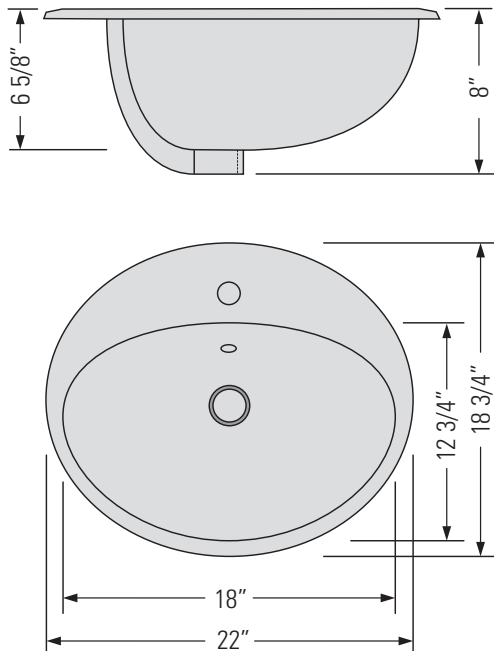

### DIMENSIONS

Overall Size: 22" x 18 3/4" x 8"  
Weight: 17lbs  
Minimum Cabinet Width: 24"

Taille globale: 22" x 18 3/4" x 8"  
Poids: 1 lbs  
Largeur minimale de l'armoire: 24"