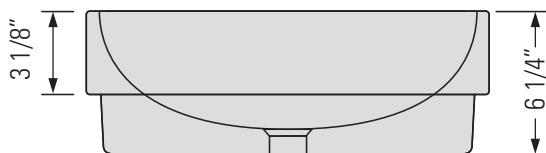

METRO WHITE
GBC400

KASU-WM

HALF MOUNT FIRECLAY CERAMIC VANITY SINK

Lavabo de vanité en
céramique ignifuge
demi-montant

DIMENSIONS

Overall Size: 23" x 18 1/2" x 6 1/4"
Weight: 17lbs
Minimum Cabinet Width: 24 1/2"

Taille globale: 23" x 18 1/2" x 6 1/4"
Poids: 17lbs
Largeur minimale de l'armoire: 24 1/2"

FEATURES

Non-porous glazed
fireclay ceramic
Overflow

FINISHES

Metro White

INSTALLATION

Template required

STANDARDS