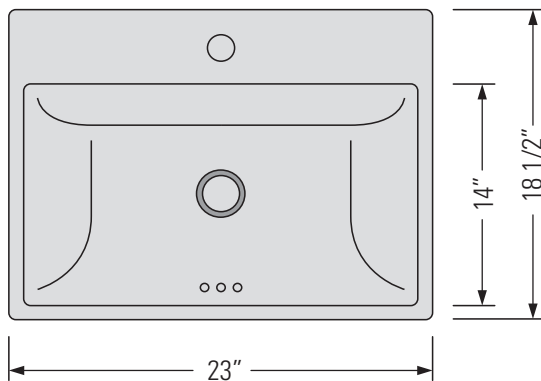

METRO WHITE
GBC400

KASU-WM

HALF MOUNT FIRECLAY CERAMIC VANITY SINK

Lavabo de vanité en
céramique ignifuge
demi-montant

DIMENSIONS

Overall Size: 23" x 18 1/2" x 6 1/4"
Weight: 17lbs
Minimum Cabinet Width: 24 1/2"

Taille globale: 23" x 18 1/2" x 6 1/4"
Poids: 17lbs
Largeur minimale de l'armoire: 24 1/2"

FEATURES

Non-porous glazed
fireclay ceramic
Overflow

FINISHES

Metro White

INSTALLATION

Template required

STANDARDS