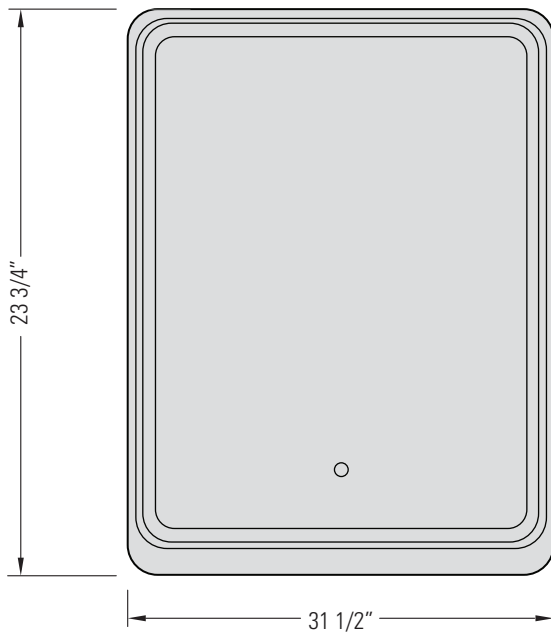

### DIMENSIONS

Overall Size: 23 3/4" x 31 1/2"

Taille Globale: 23 3/4" x 31 1/2"