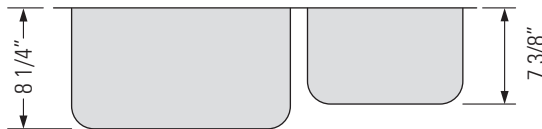

STAINLESS STEEL
GBD506L

MABÉ-CLX

UNDERMOUNT OFFSET DOUBLE BOWL KITCHEN SINK

Évier de cuisine à double cuve
déporté sous plan

DIMENSIONS

Overall Size: 27 1/8" x 18 1/2" x 8 1/4"
Weight: 15lbs
Minimum Cabinet Width: 29"

Taille globale: 27 1/8" x 18 1/2" x 8 1/4"
Poids: 15lbs
Largeur minimale de l'armoire: 29"

FEATURES

18 Gauge T304 Stainless Steel
StoneGuard™ Undercoat
Sound Dampening Rubber
Padding
3 1/2" Drain Opening
Rounded Corners