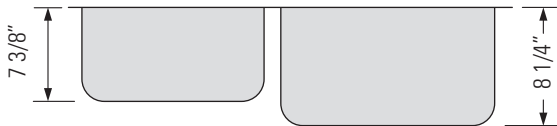

STAINLESS STEEL
GBD506R

MABÉ-CRX

UNDERMOUNT OFFSET DOUBLE BOWL KITCHEN SINK

Évier de cuisine à double cuve
déporté sous plan

DIMENSIONS

Overall Size: 27 1/8" x 18 1/2" x 8 1/4"
Weight: 15lbs
Minimum Cabinet Width: 29"

Taille globale: 27 1/8" x 18 1/2" x 8 1/4"
Poids: 15lbs
Largeur minimale de l'armoire: 29"

FEATURES

- 18 Gauge T304 Stainless Steel
- StoneGuard™ Undercoat
- Sound Dampening Rubber Padding
- 3 1/2" Drain Opening
- Rounded Corners