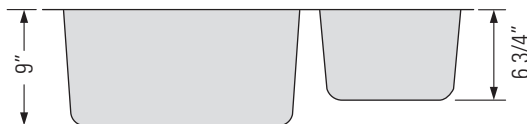

STAINLESS STEEL
GBD531L

MABÉ-SL

UNDERMOUNT OFFSET DOUBLE BOWL KITCHEN SINK

Évier de cuisine à double cuve
déporté sous plan

DIMENSIONS

Overall Size: 31 1/2" x 20 5/8" x 9"
Weight: 16lbs
Minimum Cabinet Width: 33"

Taille globale: 31 1/2" x 20 5/8" x 9"
Poids: 16lbs
Largeur minimale de l'armoire: 33"

FEATURES

18 Gauge T304 Stainless Steel
StoneGuard™ Undercoat
Sound Dampening Rubber
Padding
3 1/2" Drain Opening
Rounded Corners