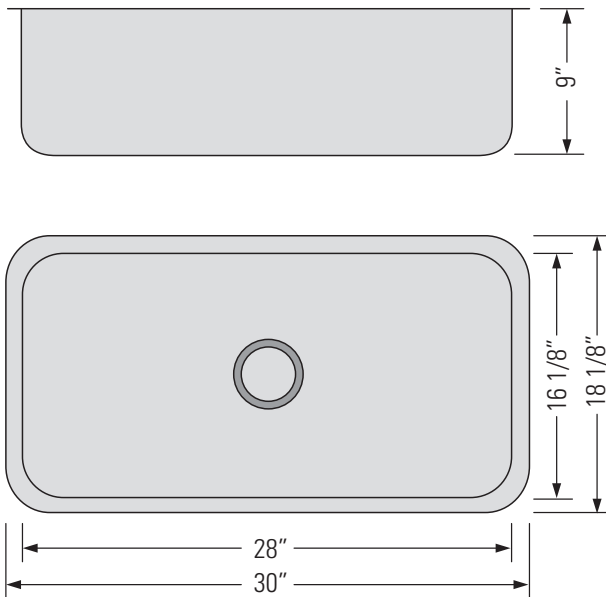

STAINLESS STEEL
GBS630

MÉLO-PAPA

UNDERMOUNT SINGLE BOWL KITCHEN SINK

Évier de cuisine à un bac sous plan

DIMENSIONS

Overall Size: 30" x 18 1/8" x 9"
Weight: 14lbs
Minimum Cabinet Width: 31 1/2"

Taille globale: 30" x 18 1/8" x 9"
Poids: 14lbs
Largeur minimale de l'armoire: 31 1/2"

FEATURES

18 Gauge T304 Stainless Steel
StoneGuard™ Undercoat
Sound Dampening Rubber Padding
3 1/2" Drain Opening
Rounded Corners

FINISHES

Satin Finish

INSTALLATION

Undermount Installation
CAD DWG File Available
Stainless Steel Strainer Included (x1)