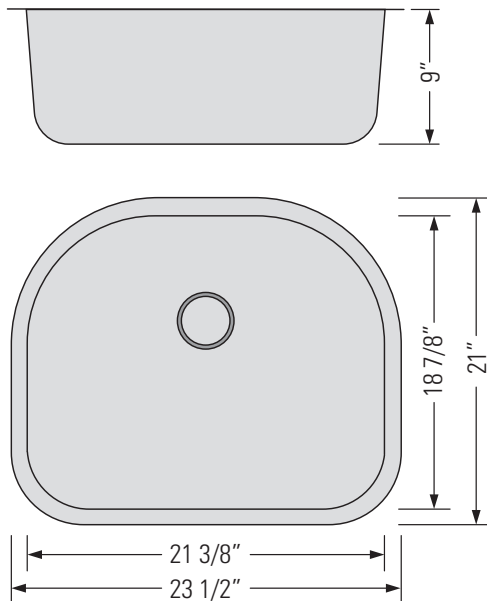

STAINLESS STEEL
GBS624

MÉLO-ROUND

UNDERMOUNT SINGLE BOWL KITCHEN SINK

Évier de cuisine à un bac sous plan

DIMENSIONS

Overall Size: 23 1/2" x 21" x 9"
Weight: 10.4lbs
Minimum Cabinet Width: 25"

Taille globale: 23 1/2" x 21" x 9"
Poids: 10.4lbs
Largeur minimale de l'armoire: 25"

FEATURES

18 Gauge T304 Stainless Steel
StoneGuard™ Undercoat
Sound Dampening Rubber Padding
3 1/2" Drain Opening
Rounded Corners

FINISHES

Satin Finish

INSTALLATION

Undermount Installation
CAD DWG File Available
Stainless Steel Strainer
Included (x1)