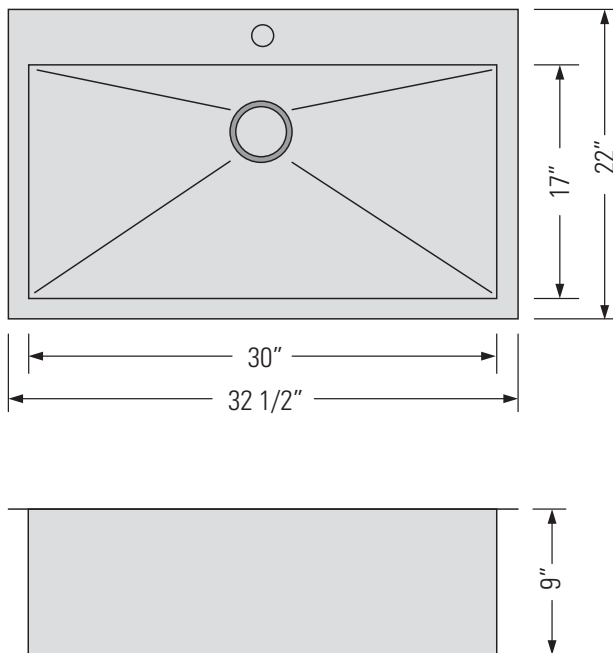

STAINLESS STEEL
GQS3322CT

PALO-P

TOPMOUNT SINGLE BOWL KITCHEN SINK

Évier de cuisine à un bac à montage sur le dessus

DIMENSIONS

Overall Size: 32 1/2" x 22" x 9"
Weight: 22lbs
Minimum Cabinet Width: 34"

Taille globale: 32 1/2" x 22" x 9"
Poids: 22lbs
Largeur minimale de l'armoire: 34"

FEATURES

18 Gauge T304 Stainless Steel
StoneGuard™ Undercoat
Sound Dampening Rubber
Padding
3 1/2" Drain Opening

FINISHES

Satin Finish

INSTALLATION

Top mount Installation
CAD DWG File Available
Stainless Steel Strainer
Included (x1)