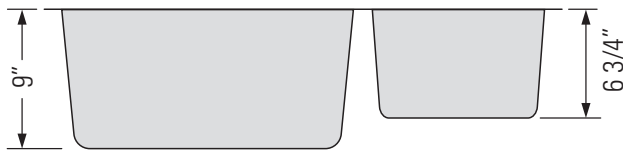

STAINLESS STEEL
GQD531

Q-SL

UNDERMOUNT OFFSET DOUBLE BOWL KITCHEN SINK

Évier de cuisine à double cuve déporté sous plan

DIMENSIONS

Overall Size: 31 1/2" x 20 1/2" x 9"
Weight: 25lbs
Minimum Cabinet Width: 33"

Taille globale: 31 1/2" x 20 1/2" x 9"
Poids: 25lbs
Largeur minimale de l'armoire: 33"

FEATURES

16 Gauge T304 Stainless Steel
Mirror Polished Sink Rim & Bridge
StoneGuard™ Undercoat
Sound Dampening Rubber Padding
3 1/2" Drain Opening