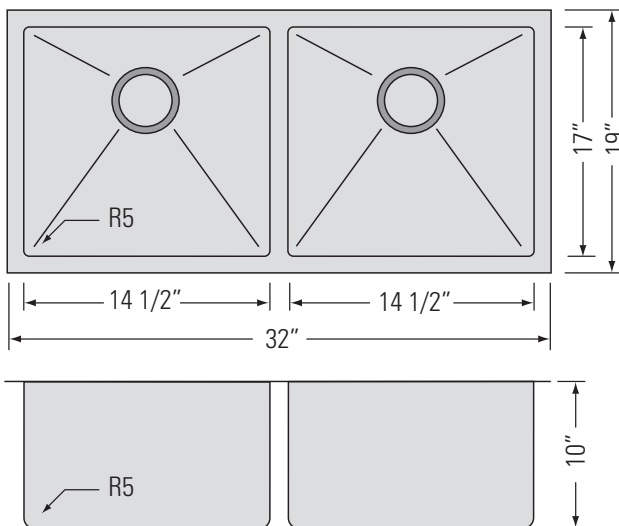

### DIMENSIONS

Overall Size: 32" x 19" x 10"  
Weight: 28lbs  
Minimum Cabinet Width: 33 1/2"

Taille globale: 32" x 19" x 10"  
Poids: 28lbs  
Largeur minimale de l'armoire: 33 1/2"