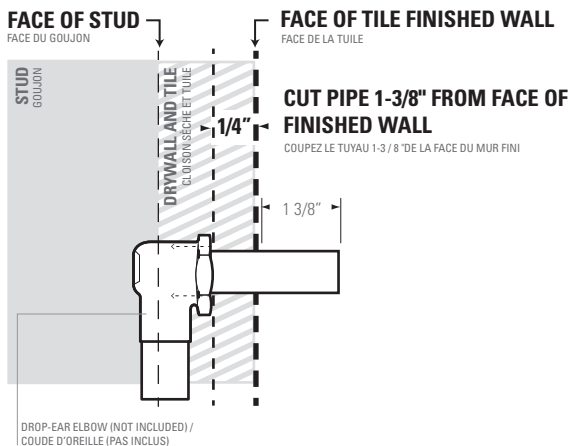

## BATH SPOUT

Bec de bain

BATH SPOUT / BEC DE BAIN

### INSTALLATION

- Drop-ear Elbow required where applicable
- Cut pipe 1-3/8" from face of finished wall
- Slip-on fitting